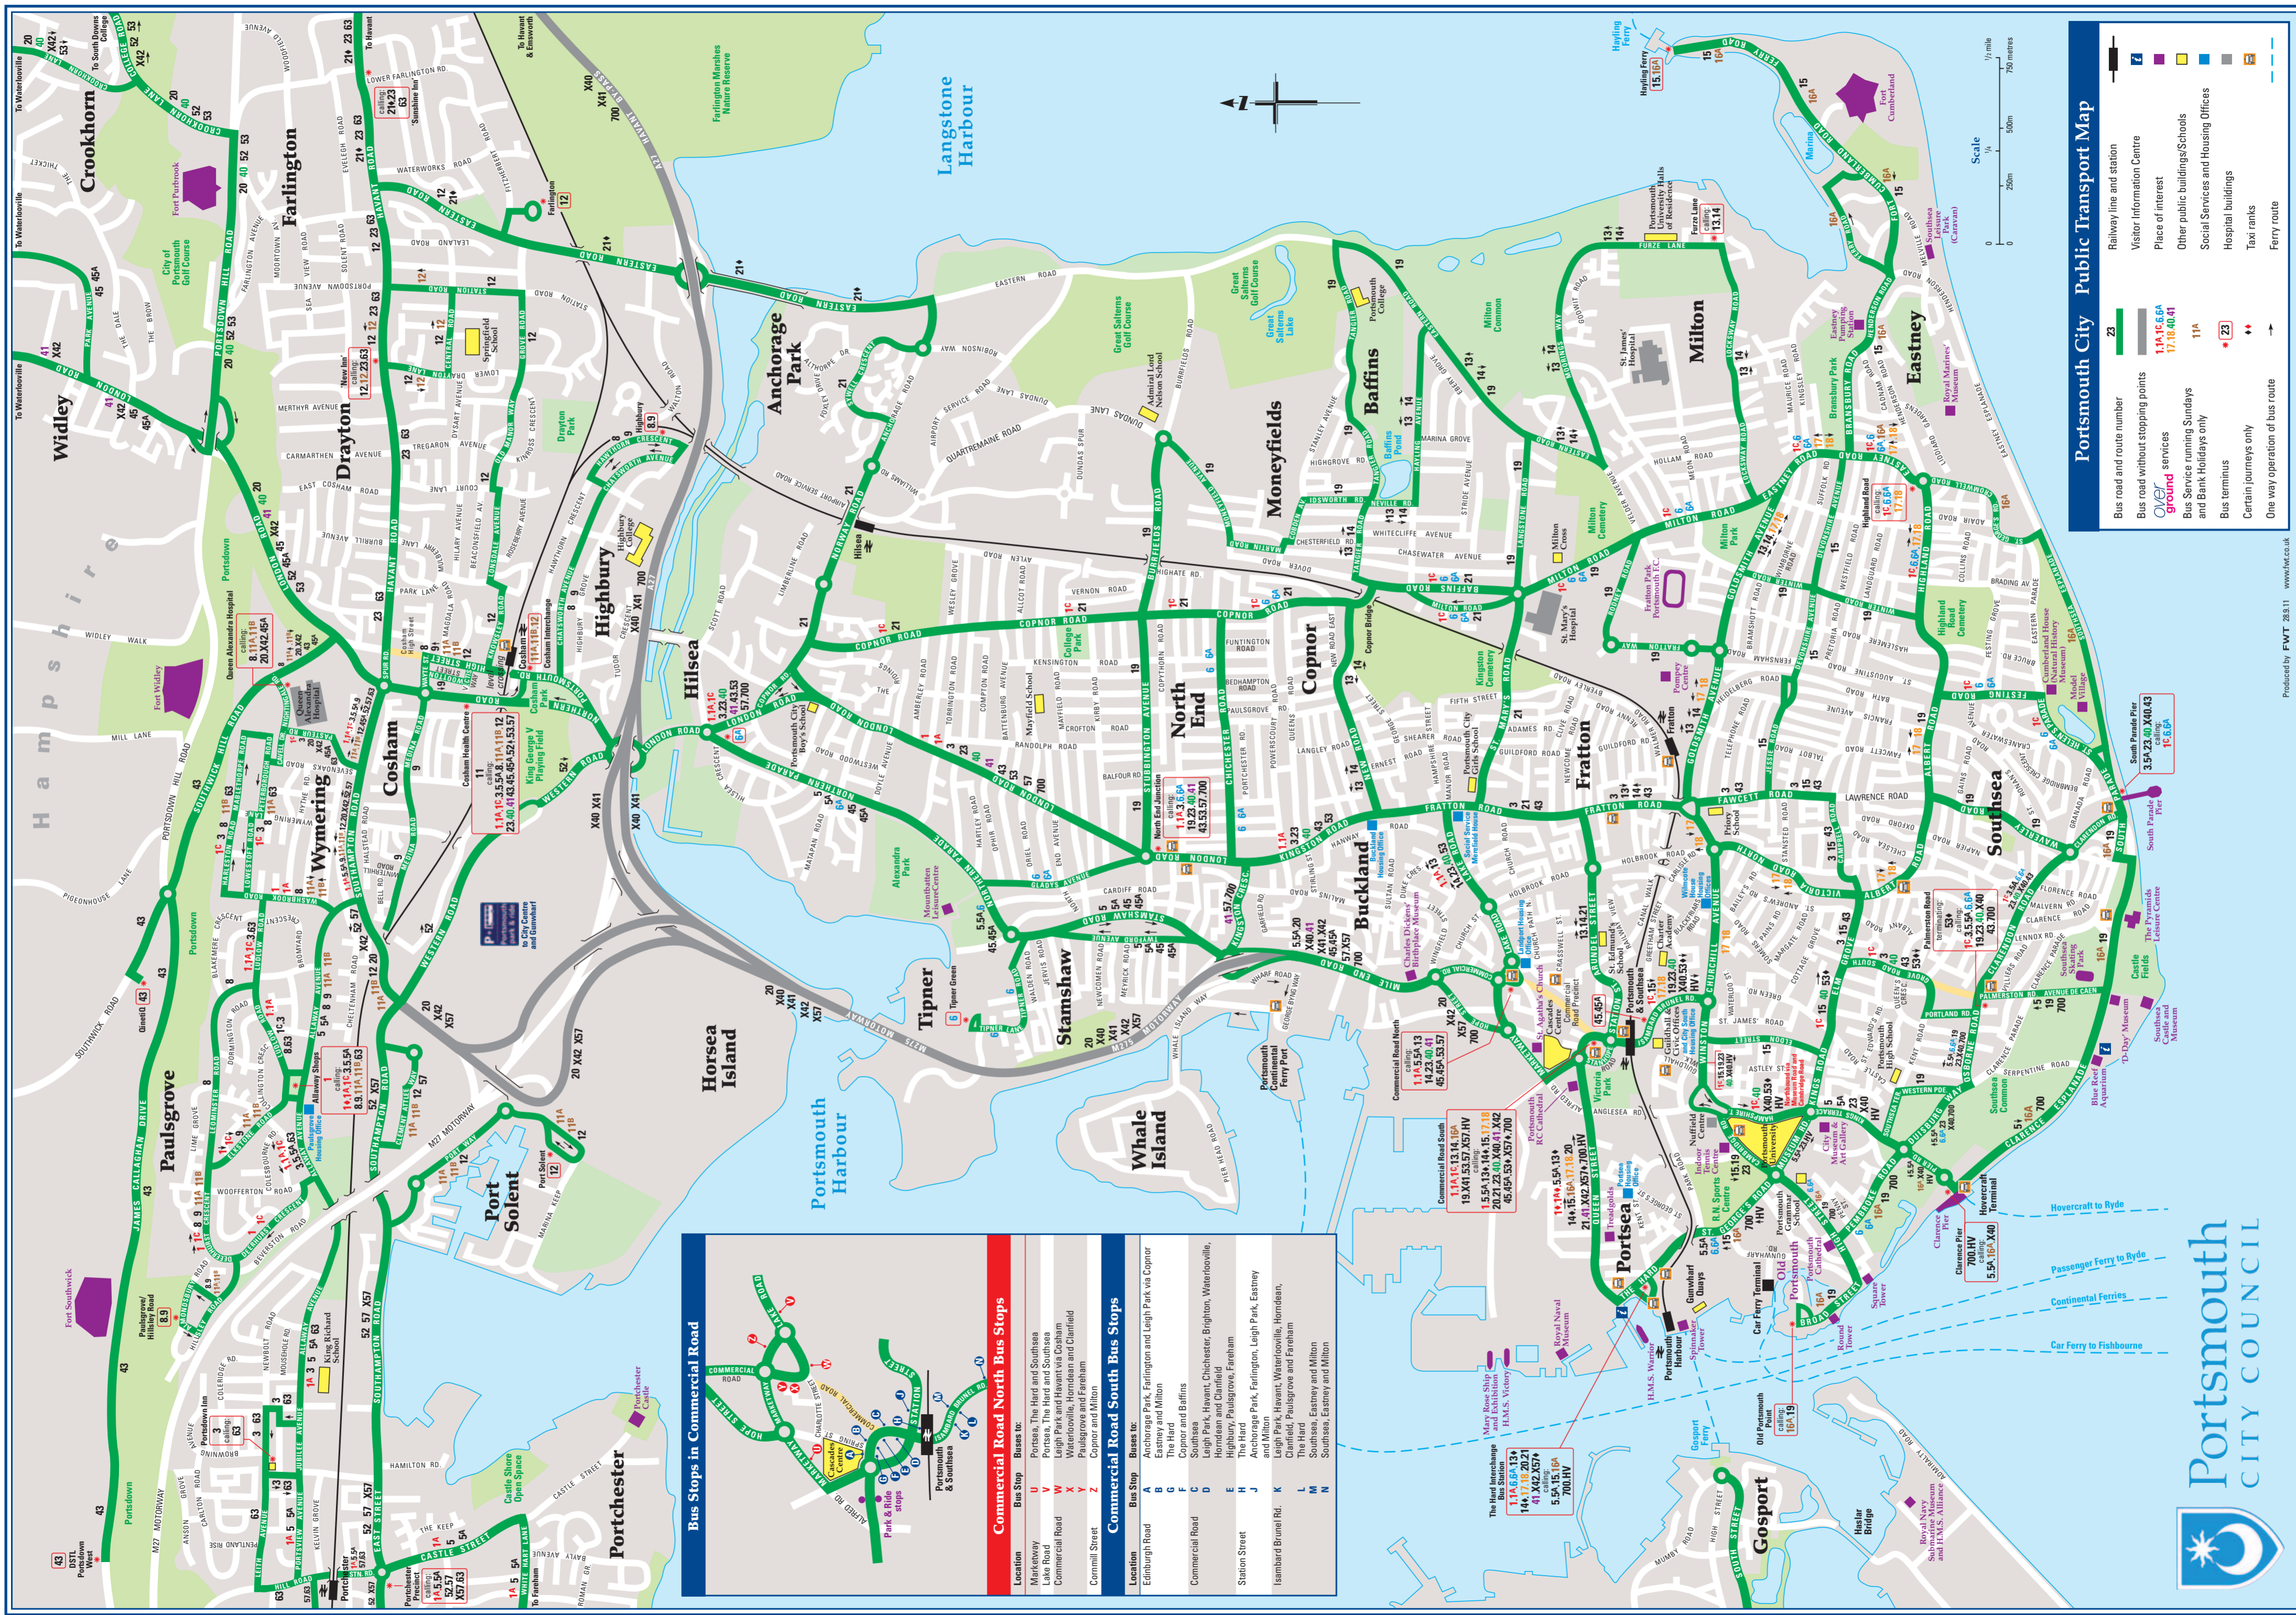

Portsmouth City Public Transport Map

- Bus road and route number: 23
- Bus road without stopping points: 11A-11Z
- Other public buildings/Schools: 11A-11Z
- Social Services and Housing Offices: 11A
- Hospital buildings: 23
- Taxi ranks: 23
- Ferry route: 23
- Railway line and station: 23
- Visitor Information Centre: 23
- Place of interest: 23
- Other public buildings/Schools: 23
- Social Services and Housing Offices: 23
- Hospital buildings: 23
- Taxi ranks: 23
- Ferry route: 23