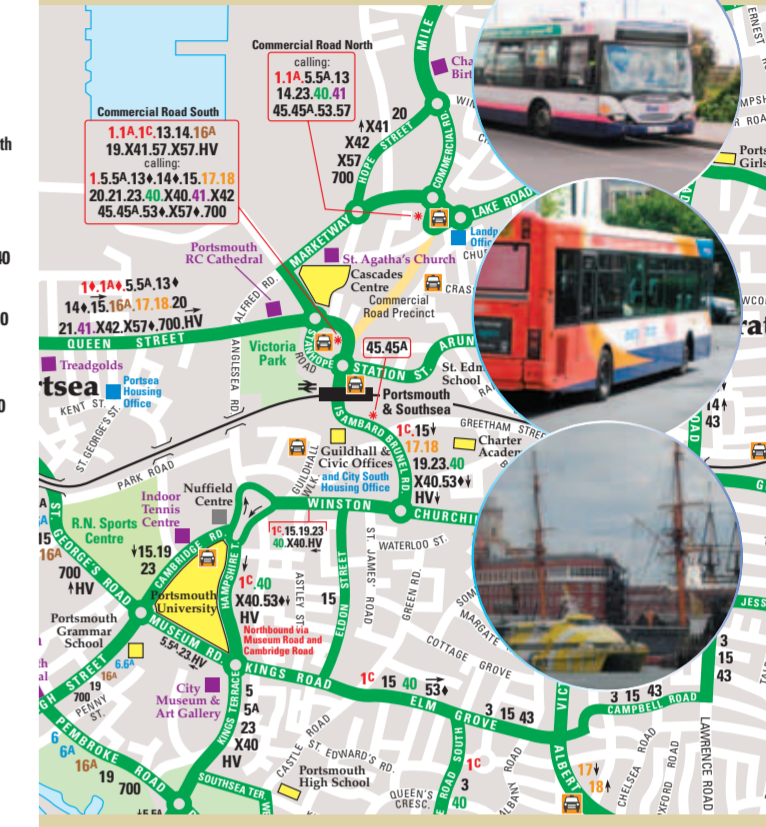

Public transport map

Bus • Coach • Ferry • Train

Valid from October 2011 www.portsmouth.gov.uk

Portsmouth public transport map

Services included

Details of almost all public transport (local bus, coastal ferries, National Express, Greyhound, Megabus and train services) in Portsmouth are included. School buses, National Express, Greyhound and Megabus services are omitted from the map to improve clarity.

The information is correct as of October 2011. Bus services may change at short notice and the council is unable to accept responsibility for any subsequent inaccuracies in this guide.

User guide

The index to places served will help you find the routes which go to your chosen destination. All local bus routes are identified on the map, and the list of services shows the main points served, how often the service runs, who operates the route, and (if the service is contracted) which council the route is operated for.

Not all services run daily, or throughout each day. Further information can be obtained from the operators, and a list of public transport operators in this area is included, giving their telephone numbers and addresses.

Suggestions and complaints

If you have any suggestion or complaint about local transport, contact the relevant operator.

This map is financed and published by Portsmouth City Council to provide comprehensive public transport information for residents and visitors.

Portsmouth City Council Civic Offices
Guildhall Square
PORTSMOUTH
PO1 2NE

Local Bus Services