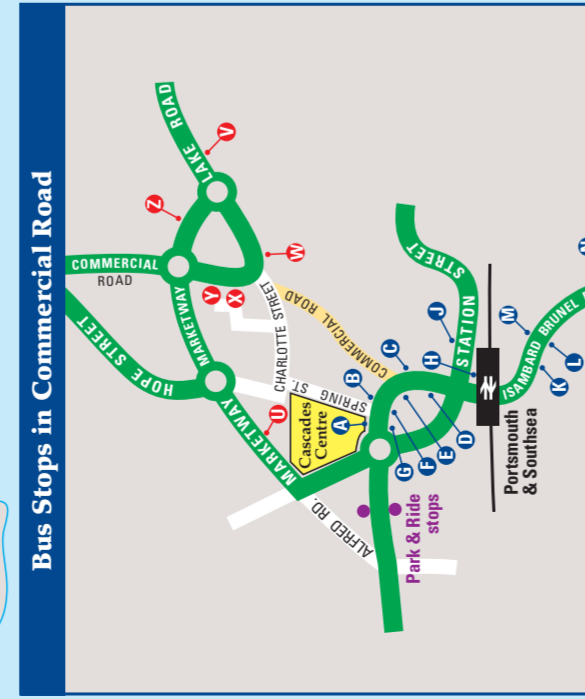

Key

♦ = certain journeys only
 ◊ = places of interest

Portsmouth City Public Transport Map

- Bus road and route number: 23
- Bus road without stopping points: 11A-11Z
- Other public buildings/Schools: 11A-11Z
- Social Services and Housing Offices: 11A
- Hospital buildings: 23
- Taxi ranks: 23
- Ferry route: 23
- Railway line and station: 23
- Visitor Information Centre: 23
- Place of interest: 23
- Other public buildings/Schools: 23
- Social Services and Housing Offices: 23
- Hospital buildings: 23
- Taxi ranks: 23
- Ferry route: 23

Commercial Road South Bus Stops

Location	Bus Stop	Buses to:
Edinburgh Road	A	Anchorage Park, Farlington and Leigh Park via Copnor
	B	Eastney and Milton
	G	The Hard
	F	Copnor and Baffins
Commercial Road	C	Southsea
	D	Leigh Park, Havant, Chichester, Brighton, Waterlooville, Homeand and Cornhill
Station Street	E	The Hard, Paulsgrove, Fareham
	H	Anchorage Park, Farlington, Leigh Park, Eastney and Milton
Isambard Brunel Rd.	K	Leigh Park, Havant, Waterlooville, Homeand, Clarendon, Paulsgrove and Fareham
	L	The Hard
	M	Southsea, Eastney and Milton
	N	Southsea, Eastney and Milton